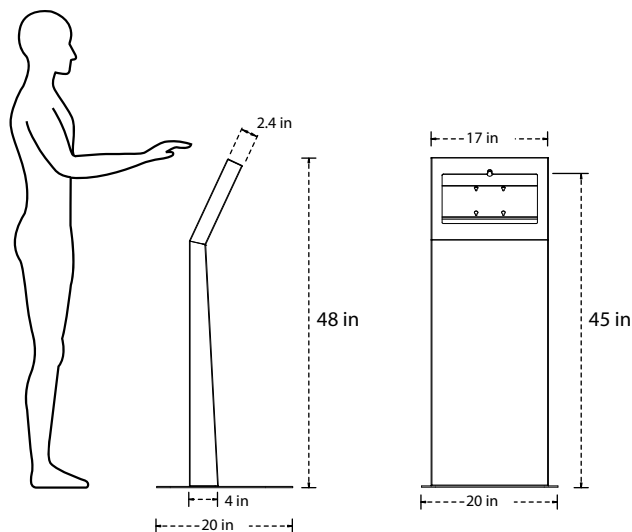

GRAPHICS:

Custom graphics available upon request.

MONITORING AND APPLICATION LOCK DOWN:

Software platform for remote monitoring, session control, security and content update.

MSR:

Magnetic card reader available for Android devices under special request.

TECHNICAL DRAWING

* Design and measures may change according to the product updates.

* Some options only available upon request in projects over 20 kiosks.

Note: Elotouch trademark is property of their respective owners.